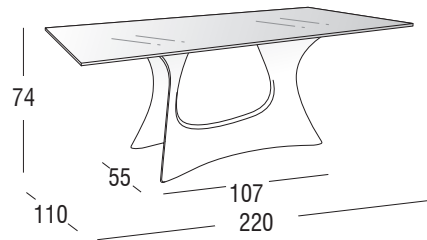

Design: **Santiago Sevillano**
Product: **Table**
Sizes: **cm 110x220x74h (43"x87"x29"h)**

FEATURES

Frame: Fibreglass base, painted with epoxy base and acrylic finish
Top: Tempered colored glass
Glides: Nylon PA 6
Finishings: White, Terra

Net weight unit 152

Gross weight unit 201

Units per package 3

Packages sizes base cm 133,5x71x98h
frame cm 146x67x8h
top glass cm 120x230x10h

Packages volume m³ 1,29

FINISHINGS

UV, marine environment

White

Terra

Design: **Santiago Sevillano**
Product: **Table**
Sizes: **cm 110x260x74h (43"x102"x29"h)**

FEATURES

Frame: Fibreglass base, painted with epoxy base and acrylic finish
Top: Tempered colored glass
Glides: Nylon PA 6
Finishings: White, Terra

Net weight unit 169

Gross weight unit 223

Units per package 3

Packages sizes base cm 133,5x71x98h
frame cm 186x67x8h
top glass cm 120x270x10h

Packages volume m³ 1,35

FINISHINGS

UV, marine environment

White