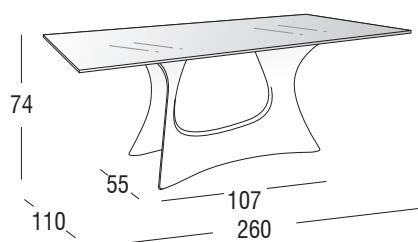

Design: **Santiago Sevillano**
Product: **Table**
Sizes: **cm 110x220x74h (43"x87"x29"h)**

FEATURES

Frame: Fibreglass base, painted with epoxy base and acrylic finish
Top: Tempered colored glass
Glides: Nylon PA 6
Finishings: White, Terra

Net weight unit 152

Gross weight unit 201

Units per package 3

Packages sizes base cm 133,5x71x98h
frame cm 146x67x8h
top glass cm 120x230x10h

Packages volume m³ 1,29

FINISHINGS

UV, marine environment

White

Terra

Design: **Santiago Sevillano**
Product: **Table**
Sizes: **cm 110x260x74h (43"x102"x29"h)**

FEATURES

Frame: Fibreglass base, painted with epoxy base and acrylic finish
Top: Tempered colored glass
Glides: Nylon PA 6
Finishings: White, Terra

Net weight unit 169

Gross weight unit 223

Units per package 3

Packages sizes base cm 133,5x71x98h
frame cm 186x67x8h
top glass cm 120x270x10h

Packages volume m³ 1,35

FINISHINGS

UV, marine environment

White